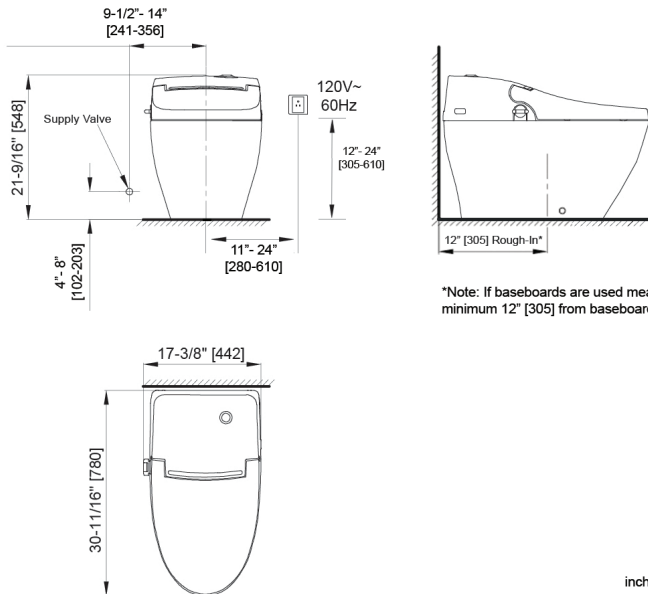

COLIN

ONE-PIECE INTELLIGENT TOILET E006-0331-U1

FEATURES

Dimensions	L 30-11/16" x W 17-3/8" x H 21-9/16"	
Weight	134.5 lbs	
Material Finish	Vitreous China and Polypropylene	
Color	White	
Water Consumption	Single Flush 1.28 GPF (4.8 LPF)	
Configuration	12" Rough-In	Customizable Integrated Bidet Seat
	Floor Mounted / Siphonic	Warm Air Dryer
	Elongated Bowl Shape	Deodorizer
	ADA Height Toilet Bowl	Adjustable Self-Warming Seat
	Manual and Remote Activated Flushing	Instantly-Warm Water Temperature
	Patented Tankless Technology	Adjustable shower flow and massaging
	Patented Airless Siphonic Flushing (AST)	Automated Hands-Free, Soft-Closing Seat and Lid
		Easy Clean Antibacterial Coating

CODES/STANDARDS

IAPMO EGS Listed
 ASME A112.4.2, ASME A112.18.1, CSA B125.1, UL 1431, CSA C22.2 64 and 678
 Single-Flush High Efficiency Toilet (HET) at 1.28 GPF
 MAP Listed - Highly Recommended Flush Performance

DETAILS

The Colin intelligent toilet is equipped with rear and front bidet washing, a warm-air dryer, a deodorizer, an intuitive night-light, automated flushing, Easy Clean glaze antibacterial protection, adjustable seat and water warming, and a convenient remote control. This toilet features a 12" Rough-In dimension and offers Single-Flush High Efficiency (HET) at 1.28GPF.