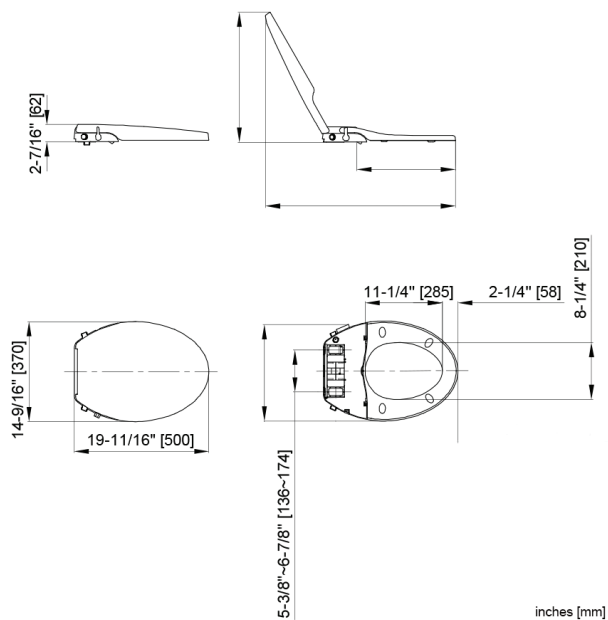

TELESCOPING ELONGATED BIDET SEAT FB-106

FEATURES

Dimensions	L 18-11/16" x W 14-9/16" x H 2-7/16"
Weight	6.4 lbs
Material Finish	Polypropylene
Color	White

DETAILS

This powerless bidet seat features rear wash, front wash, slow closing and an antibacterial nozzle – and it functions completely without electricity. Controlled by a discrete side knob, you can conveniently adjust the water flow to your preference(s). And for extra convenient cleaning, the seat and lid are easily removed within seconds.