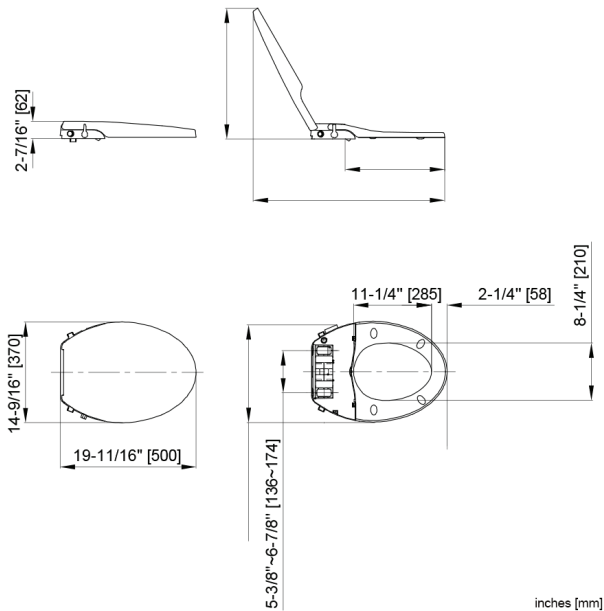

TRADITIONAL ELONGATED BIDET SEAT FB-107

FEATURES

Dimensions	L 17-14/16" x W 14-9/16" x H 2-7/16"
Weight	6.4 lbs
Material Finish	Polypropylene
Color	White

DETAILS

This powerless bidet seat features rear wash, front wash, slow closing and an antibacterial nozzle – and it functions completely without electricity. Controlled by a discrete side knob, you can conveniently adjust the water flow to your preference(s). And for extra convenient cleaning, the seat and lid are easily removed within seconds.