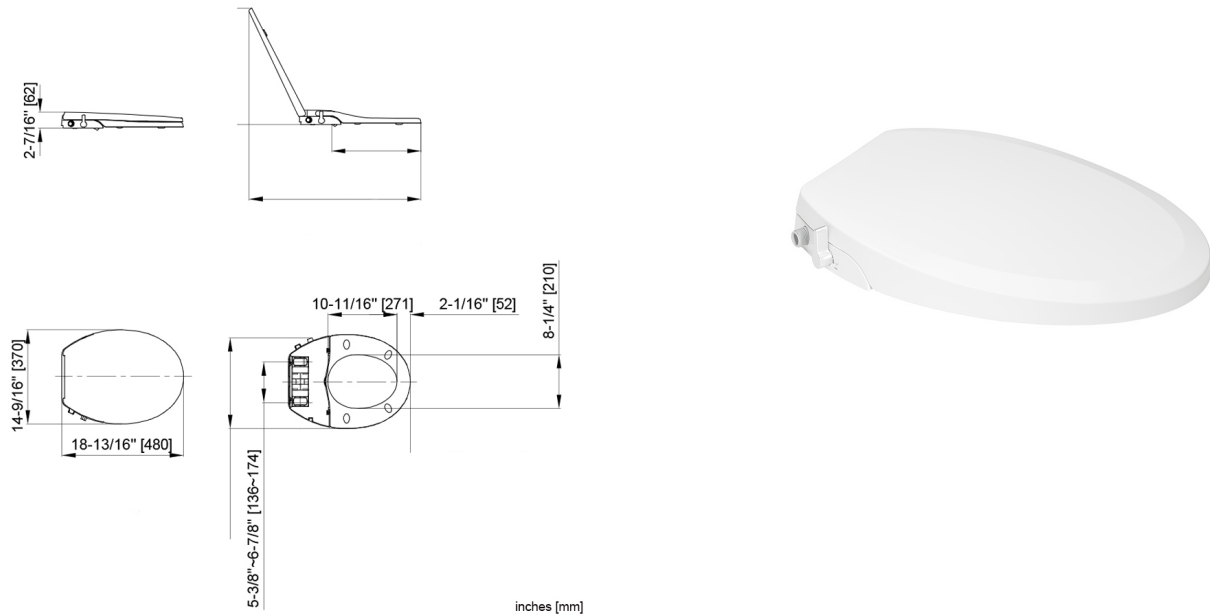

ROUND FRONT BIDET SEAT FB-108

FEATURES

Dimensions	L 17-14/16" x W 14-9/16" x H 2-7/16"
Weight	6.2 lbs
Material Finish	Polypropylene
Color	White

DETAILS

This powerless bidet seat features rear wash, front wash, slow closing and an antibacterial nozzle – and it functions completely without electricity. Controlled by a discrete side knob, you can conveniently adjust the water flow to your preference(s). And for extra convenient cleaning, the seat and lid are easily removed within seconds.