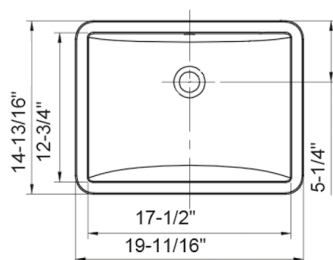

Milo

UNDER COUNTER BASIN L070-4101-U1

FEATURES

Dimensions (Exterior)	L 22" x W 19-11/16" x H 14-13/16 "
Weight	22 lbs
Material Finish	Vitreous China
Color	White

CODES/STANDARDS

ASME A112.19.2-2013/CSA B45.1-13

TECHNICAL SPECIFICATIONS

Popular under counter sink incorporating subtle curves and smooth designs.