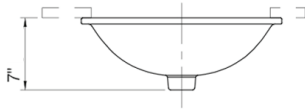

Milo

UNDER COUNTER BASIN L070-4101-U1

FEATURES

Dimensions (Exterior)	L 22" x W 19-11/16" x H 14-13/16 "
Weight	22 lbs
Material Finish	Vitreous China
Color	White

CODES/STANDARDS

ASME A112.19.2-2013/CSA B45.1-13

TECHNICAL SPECIFICATIONS

Popular under counter sink incorporating subtle curves and smooth designs.