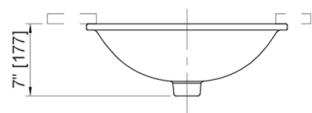

## UNDER COUNTER BASIN L070-4101-U1

inches [mm]

### FEATURES

Dimensions (Exterior)	L 22" x W 19-11/16" x H 14-13/16 "
Weight	22 lbs
Material Finish	Vitreous China
Color	White

### TECHNICAL SPECIFICATIONS

Popular under counter sink incorporating subtle curves and smooth designs.