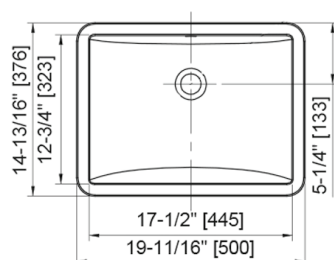

## UNDER COUNTER BASIN L070-4101-U1

inches [mm]

### FEATURES

Dimensions (Exterior)	L 22" x W 19-11/16" x H 14-13/16 "
Weight	22 lbs
Material Finish	Vitreous China
Color	White

### TECHNICAL SPECIFICATIONS

Popular under counter sink incorporating subtle curves and smooth designs.