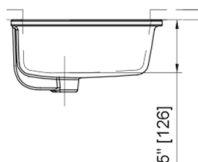

## UNDER COUNTER BASIN L070-4101-U1

inches [mm]

### FEATURES

Dimensions (Exterior)	L 22" x W 19-11/16" x H 14-13/16 "
Weight	22 lbs
Material Finish	Vitreous China
Color	White

### TECHNICAL SPECIFICATIONS

Popular under counter sink incorporating subtle curves and smooth designs.