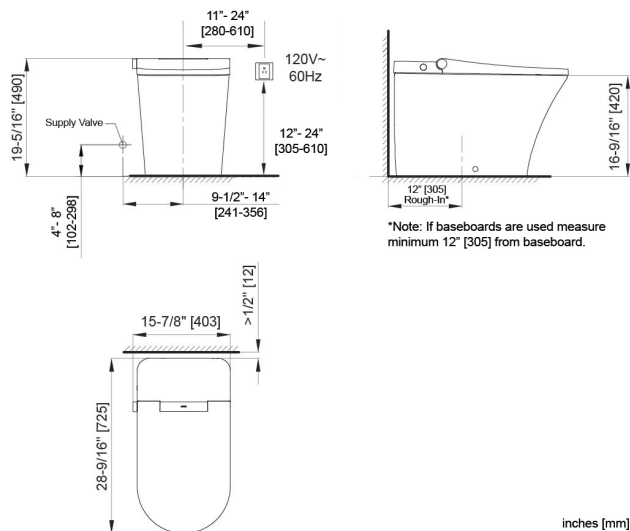

### FEATURES

Dimensions	L 28-9/16" x W 15-7/8" x H 19-5/16"	
Weight	121.25 lbs	
Material Finish	Vitreous China and Easy Clean Antibacterial Glaze	
Color	White and Chrome Trim	
Water Consumption	Single Flush 1.28 GPF (4.8 LPF)	
Configuration	12" Rough-In	Customizable Integrated Bidet Seat
	Floor Mounted / Siphonic	Warm Air Dryer
	Elongated Bowl Shape	Deodorizer
	ADA Height Toilet Bowl	Adjustable Self-Warming Seat
	Manual and Remote Activated Flushing	Instantly-Warm Water Temperature
	Patented Tankless Technology	Adjustable Shower Flow and Massaging
	Patented Airless Siphonic Flushing (AST)	Automated Hands-Free, Soft-Closing Seat and Lid
	Smart Phone App Enabled Control	Easy Clean Antibacterial Coating