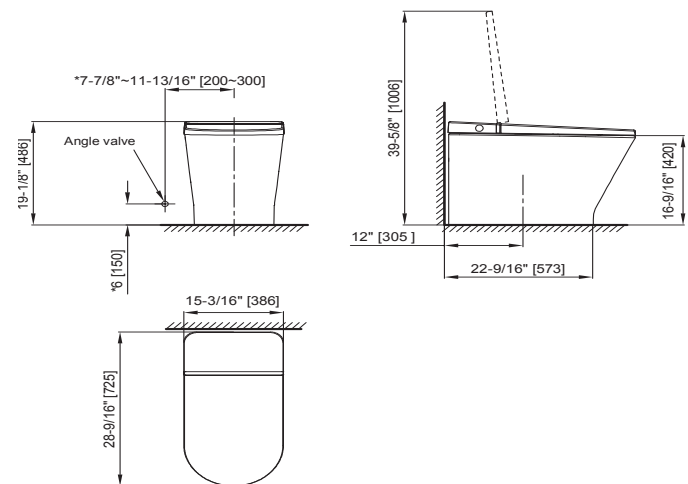

## Specifications

Configuration :	Rough-In 12" (305mm)
	Floor Mounted /Siphonic
	Elongated Bowl Shape
	Manually Activated Flush
	Patented Tankless Technology
	ADA Height Toilet Bowl
Standards :	ASME A112.19.2-2013/CSA B45.1-13, ASSE 1002
	Single-Flush High Efficiency Toilet (HET) at 1.28 GPF
	MAP Listed - Highly Recommended Flush Performance
Product Dimensions :	L 28-9/16" x W 15-3/16" x H 19-1/8" (725 x 386 x 486mm)
Gross Weight :	110.23 lbs. (50kg)

Color :	White / Silver
Seat :	Integrated

Color trim piece sold separately. Color options below:

- W330-D004 (305mm)/W330-0441(400mm) White
- W330-0432(305mm)/W330-0442(400mm) Champagne Gold
- W330-0433(305mm)/W330-0443(400mm) Rose Gold