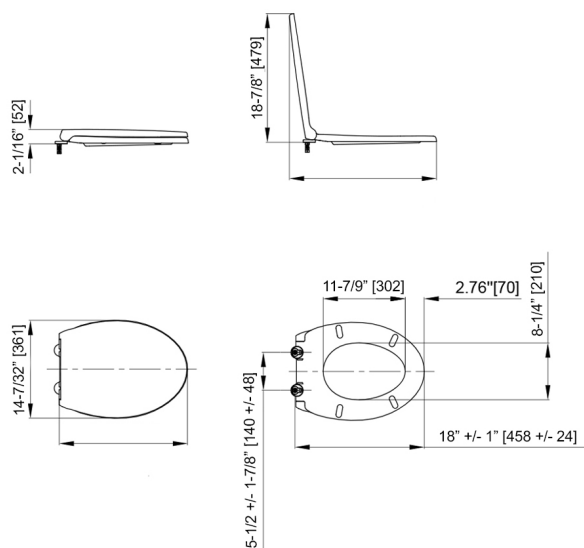

ANNIE

SILENT CLOSE TOILET SEAT G106-0111-U1

FEATURES

Dimensions	L 19" x W 15" x H 3"
Weight	4 lbs
Material Finish	Polypropylene
Color	White

DETAILS

Rich with soft angles and full curves, the Annie collection epitomizes a balanced union between modern and classic design. Quiet and discrete ANNIE toilet seat, compatible with AXENT's ANNIE One Piece Toilet (W376-1231).