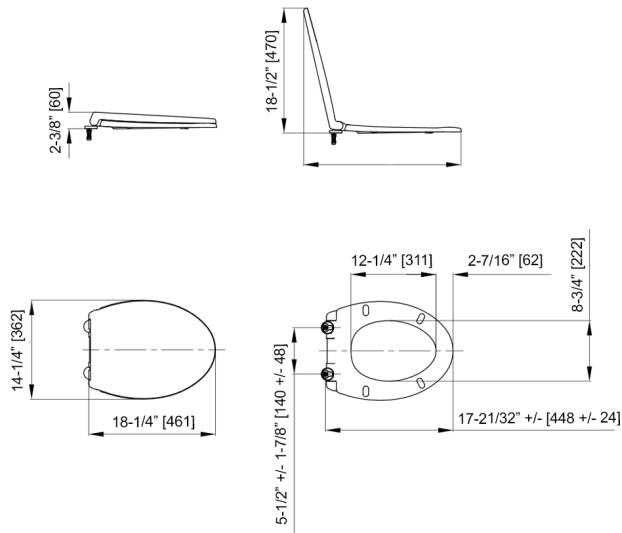

ANNIE

SILENT CLOSE TOILET SEAT G202-0111-U1

FEATURES

Dimensions	L 19" x W 15" x H 3"
Weight	4 lbs
Material Finish	Polypropylene
Color	White

DETAILS

Rich with soft angles and full curves, the Annie collection epitomizes a balanced union between modern and classic design. Quiet and discrete ANNIE toilet seat, compatible with AXENT's ANNIE One Piece Toilet (W376-1231).