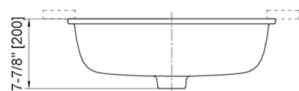

AXENT.ONE C

UNDER COUNTER BASIN L017-4101-U1

inches [mm]

FEATURES

Dimensions	L 14-3/4" x W 5-1/4"
Weight	22.48 lbs
Material Finish	Vitreous China (VC)
Color	White

CODES/STANDARDS

ASME A112.19.2-2013/CSA B45.1-13

DETAILS

This elongated under counter basin features one overflow hole, an overflow cover, and Easy Clean glaze for easy lifetime maintenance.