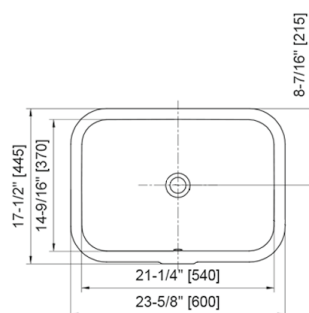

AXENT.ONE C

UNDER COUNTER BASIN L017-4101-U1

inches [mm]

FEATURES

Dimensions	L 14-3/4" x W 5-1/4"
Weight	22.48 lbs
Material Finish	Vitreous China (VC)
Color	White

CODES/STANDARDS

ASME A112.19.2-2013/CSA B45.1-13

DETAILS

This elongated under counter basin features one overflow hole, an overflow cover, and Easy Clean glaze for easy lifetime maintenance.