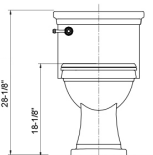

## Peninsula One-Piece Toilet W531-1131-U1

Front view

Left view

Top view

### FEATURES

Dimensions / Weight	L 28-1/8" x W 18-1/8" x H 28-5/32"	
Weight	82.9 lbs	
Material Finish	Vitreous China, Polypropylene and Easy Clean Antibacterial Glaze	
Color	White	
Water Consumption	1.28 GPF (4.8LPF)	Tank Lever: B5081.PC
Configuration	Rough-In 12" Floor Mounted/Siphonic Elongated Bowl Shape ADA Height Toilet Bowl One Piece Toilet	(Included, Left-Sided Handle Lever/ Polished Chrome Brass) Seat: Polypropylene, G02-0211-U1 Bowl: W531-B131-U1

### DETAILS

The Peninsula collection features elegant curves while conveying a charming traditional frankness. Our Peninsula One-Piece toilet is equipped with a bottom inlet, vertical outlet, 1.28GPF (4.8L) flush, Easy Clean antibacterial glaze, a silent seat and a 12" rough-in dimension.