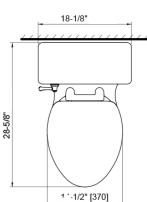

## Peninsula One-Piece Toilet W531-1131-U1

Front view

Left view

Top view

### FEATURES

Dimensions / Weight	L 28-1/8" x W 18-1/8" x H 28-5/32"	
Weight	82.9 lbs	
Material Finish	Vitreous China, Polypropylene and Easy Clean Antibacterial Glaze	
Color	White	
Water Consumption	1.28 GPF (4.8LPF)	Tank Lever: B5081.PC
Configuration	Rough-In 12" Floor Mounted/Siphonic Elongated Bowl Shape ADA Height Toilet Bowl One Piece Toilet	(Included, Left-Sided Handle Lever/ Polished Chrome Brass) Seat: Polypropylene, G02-0211-U1 Bowl: W531-B131-U1

### DETAILS

The Peninsula collection features elegant curves while conveying a charming traditional frankness. Our Peninsula One-Piece toilet is equipped with a bottom inlet, vertical outlet, 1.28GPF (4.8L) flush, Easy Clean antibacterial glaze, a silent seat and a 12" rough-in dimension.