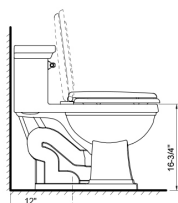

## Peninsula One-Piece Toilet W531-1131-U1

Front view

Left view

Top view

### FEATURES

Dimensions / Weight	L 28-1/8" x W 18-1/8" x H 28-5/32"	
Weight	82.9 lbs	
Material Finish	Vitreous China, Polypropylene and Easy Clean Antibacterial Glaze	
Color	White	
Water Consumption	1.28 GPF (4.8LPF)	Tank Lever: B5081.PC
Configuration	Rough-In 12" Floor Mounted/Siphonic Elongated Bowl Shape ADA Height Toilet Bowl One Piece Toilet	(Included, Left-Sided Handle Lever/ Polished Chrome Brass) Seat: Polypropylene, G02-0211-U1 Bowl: W531-B131-U1

### DETAILS

The Peninsula collection features elegant curves while conveying a charming traditional frankness. Our Peninsula One-Piece toilet is equipped with a bottom inlet, vertical outlet, 1.28GPF (4.8L) flush, Easy Clean antibacterial glaze, a silent seat and a 12" rough-in dimension.