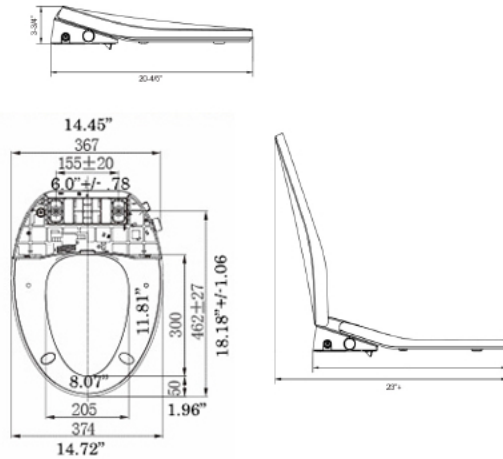

LITE

INTELLIGENT E-BIDET SEAT (V-SHAPED) FE106

FEATURES

Dimensions	L 20-1/5 x W 14-4/5" x H 3-3/4"
Weight	7.75 lbs
Material Finish	Polypropylene
Color	White
Configuration	Elongated, V-Shaped Intelligent Bidet Seat
Power	960W
Voltage	120V, 60Hz
Water Pressure	20-100 psi

DETAILS

The LITE intelligent bidet seat offers instant seat and water warming, a luxurious and adjustable cleansing shower spray, and a soft-closing seat all in a low-profile and minimalistic style. The LITE intelligent E-bidet seat's gentle showering function can be customized with the turn of a conveniently located dial.